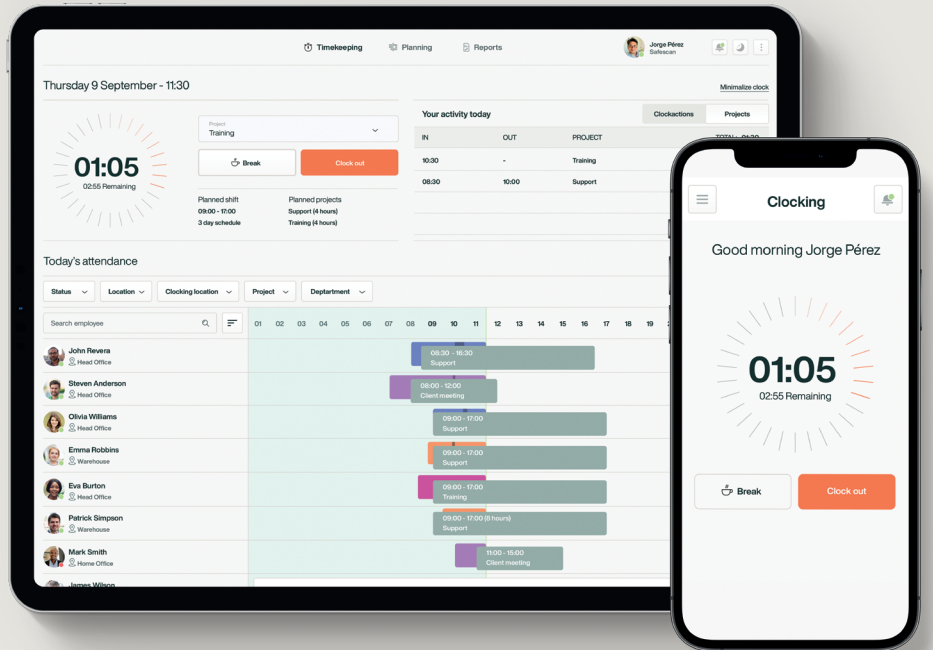

TM—838 SC is perfect for bigger businesses with up to 2,000 employees and can store up to 100,000 time logs. Perfect for when you want to register and manage work time more efficiently. The clockwork seamlessly blends into every working environment. Whether it is with face recognition, MIFARE / DESFire Badges or the standard RFID Badge and PIN code. The intuitive design assures easy punching with extra security and convenience. Empower your employees, with the 5 identification method choices.

Choose our most hygienic and one of our safest models with the face recognition powered Time Clock. Employees personal biometric data is always stored safely, securely, and according to local labor laws. Irretrievable. Unrecoverable. Or opt for the flexibility and security with our MIFARE / DESFire Badge option. MIFARE / DESFire allows for users to manage their time registration, access control, personal identification, and cashless transactions with just one badge. Your facility operations will never be easier.

Punch in. Punch out. That's all.

Complete clocking solution

Includes TimeMoto Cloud Free Plan (up to 10 users)
Face recognition / MIFARE / DESFire / RFID / PIN
For up to 2,000 users (Time Clock)
Ethernet and Wi-Fi connection
Local labor law Compliant

Combine with TimeMoto Cloud

All Time Clocks include the Free Plan and a 30-day Plus Plan trial. Experience every feature before choosing the plan that best fits your needs.